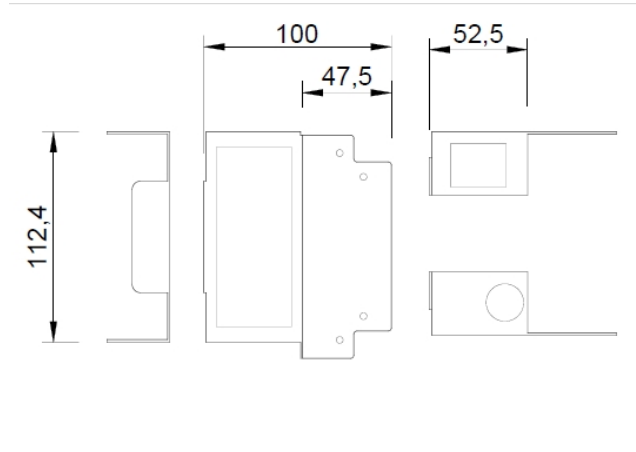

---

**Power Supply Bracket**

---

- Attach the power supply directly to the monitor
- VESA Wall Mount Compatible

**+ New**  
Data

---

**SPECIFICATIONS**

---

Suitable for	GML-1730M, GML-1930M, GML-1931M
Vesa Mount	75 ~ 100 mm
Material	Steel
Colour	Black
Weight	0.115 kg
Dimensions w*h*d	100 x 112.4 x 34 mm

---

**DIMENSIONS**

**+ New**  
Data

**GAM-B0103A and Power Supply attached on a GML-1930M**